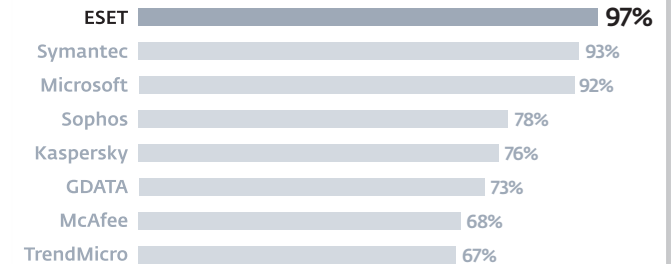

Industry leading with the most Virus Bulletin awards

Success ratio (%)
Selected antivirus vendors (not a complete list)
Source: www.virusbtl.com, May 1998 - January 2012

* Results are impartial validation tested by antivirus evaluation groups; not paid for, or sponsored by, ESET.
** Selected antivirus vendors (not a complete list).