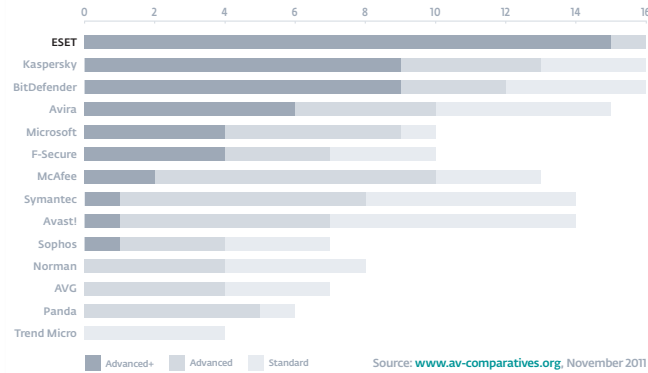

AWARD-WINNING Technology

ESET has the most Advanced+ awards in retrospective tests